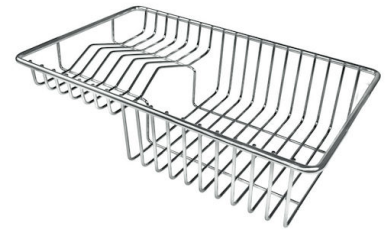

Small radius Bowls with squared shapes with a modern design and an increased capacity, for a minimal aesthetics connected with an extreme practicality.

TECHNICAL DATA

Cut out size
Dimensioni per foratura top

GALLERY

OPTIONAL ACCESSORIES

Cestello inox
8612 000

Glass chopping board
8631 300

HPDE Chopping board
8657 001

HPDE Twin chopping board
8644 101

Stainless steel plate rack
8100 154

Stainless steel plate rack
8100 303
* only in combination with the accessory
8644 101

White basket
8612 100

White bowl
8153 100

**Graters kit with ring-holder and
food collection tray**
8159 101
* only in combination with the accessory
8644 101

Stainless steel perforated tray

8151 000

* only in combination with the accessory
8644 101