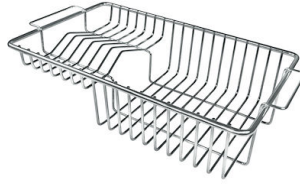

GALLERY

OPTIONAL ACCESSORIES

Cestello inox
8612 000

Glass chopping board
8631 300

HPDE Chopping board
8657 001

HPDE Twin chopping board
8644 101

Stainless steel plate rack
8100 154

Stainless steel plate rack
8100 303
* only in combination with the accessory
8644 101

White basket
8612 100

White bowl
8153 100

**Graters kit with ring-holder and
food collection tray**
8159 101
* only in combination with the accessory
8644 101

Stainless steel perforated tray

8151 000

* only in combination with the accessory
8644 101